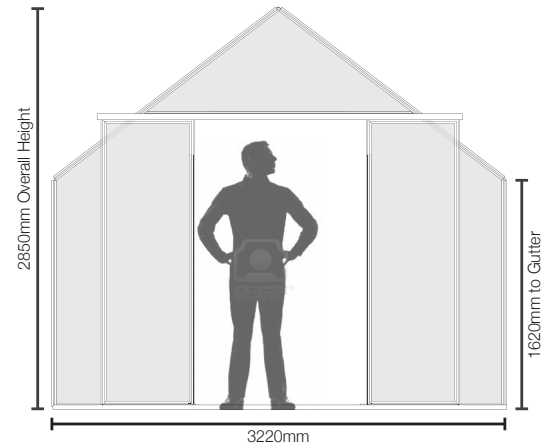

8x12 Greenhouses

W 2596mm x L 3844mm. 2 Sliding doors & 4 roof vents

6mm Polycarbonate	PG0812H-PC6	\$3,495
4mm Safety Glass	PG0812H-TG4	\$4,845
Shade Mesh	PG0812H-SM5	\$4,170

8x16 Greenhouses

W 2596mm x L 5138mm. 2 Sliding doors & 6 roof vents

6mm Polycarbonate	PG0816H-PC6	\$4,995
4mm Safety Glass	PG0816H-TG4	\$6,345
Shade Mesh	PG0816H-SM5	\$5,670

8x20 Greenhouses

W 2596mm x L 6386mm. 2 Sliding doors & 8 roof vents

6mm Polycarbonate	PG0820H-PC6	\$5,995
4mm Safety Glass	PG0820H-TG4	\$7,345
Shade Mesh	PG0820H-SM5	\$6,670

8x24 Greenhouses

W 2596mm x L 7634mm. 2 Sliding doors & 8 roof vents

6mm Polycarbonate	PG0824H-PC6	\$6,995
4mm Safety Glass	PG0824H-TG4	\$8,345
Shade Mesh	PG0824H-SM5	\$7,670

10ft Wide (3.2m) Series

10x8 Greenhouses

W 3220mm x L 2596mm. 2 Sliding doors & 4 roof vents

6mm Polycarbonate	UG1008H-PC6	\$3,995
4mm Safety Glass	UG1008H-TG4	\$4,995
Shade Mesh	UG1008H-SM5	\$4,495

10x10 Greenhouses

W 3220mm x L 3220mm. 2 Sliding doors & 4 roof vents