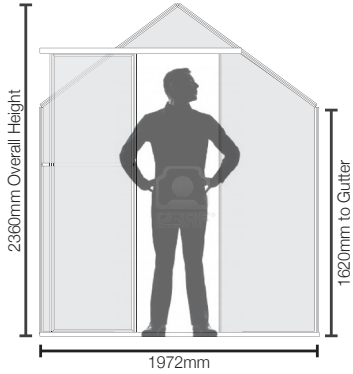

6ft Wide (2.0m) Series

6x6 Greenhouses

W 1972mm x L 1972mm. 1 Door & 2 roof vents

6mm Polycarbonate	PG0606H-PC6	\$1,595
4mm Safety Glass	PG0606H-TG4	\$2,595
Shade Mesh	PG0606H-SM5	\$2,095

6x8 Greenhouses

W 1972mm x L 2596mm. 1 Door & 2 roof vents

6mm Polycarbonate	PG0608H-PC6	\$1,995
4mm Safety Glass	PG0608H-TG4	\$2,995
Shade Mesh	PG0608H-SM5	\$2,495

6x10 Greenhouses

W 1972mm x L 3220mm. 1 Door & 2 roof vents

6mm Polycarbonate	PG0610H-PC6	\$2,495
4mm Safety Glass	PG0610H-TG4	\$3,495
Shade Mesh	PG0610H-SM5	\$2,995