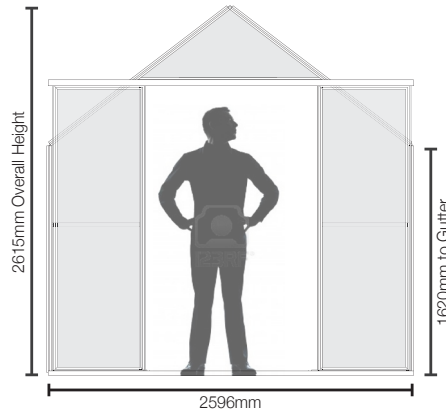

6mm Polycarbonate	PG0616H-PC6	\$4,495
4mm Safety Glass	PG0616H-TG4	\$5,495
Shade Mesh	PG0616H-SM5	\$4,995

6x20 Greenhouses

W 1972mm x L 6386mm. 1 Door & 8 roof vents

6mm Polycarbonate	PG0620H-PC6	\$5,495
4mm Safety Glass	PG0620H-TG4	\$6,495
Shade Mesh	PG0620H-SM5	\$5,995

6x24 Greenhouses

W 1972mm x L 7634mm. 1 Door & 8 roof vents

6mm Polycarbonate	PG0624H-PC6	\$6,495
4mm Safety Glass	PG0624H-TG4	\$7,495
Shade Mesh	PG0624H-SM5	\$6,995

8ft Wide (2.6m) Series

8x6 Greenhouses

W 2596mm x L 1972mm. 2 Sliding doors & 2 roof vents

6mm Polycarbonate	PG0806H-PC6	\$1,995
4mm Safety Glass	PG0806H-TG4	\$3,345
Shade Mesh	PG0806H-SM5	\$2,670

8x8 Greenhouses

W 2596mm x L 2596mm. 2 Sliding doors & 2 roof vents